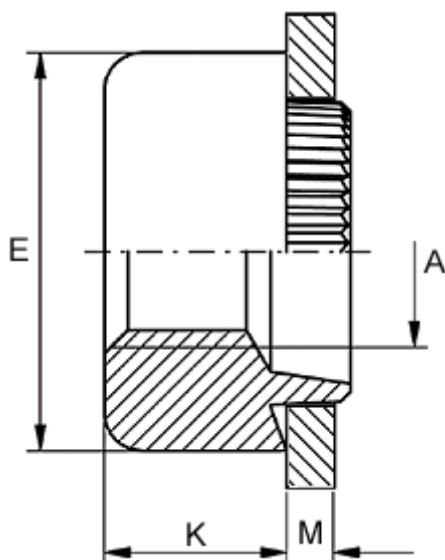

Article number: 12715000050110

Description: KLEE-coil 715 000 050.110  
M5 Unhardened, zinc-pl. & chr. blue

## Measures

Female thread A	= M5
Height K	= 3.0
Outer diameter E	= 11.0
Plate thickness	= 4.1 to 4.3
Recommended bore diameter for extreme load	= 8.0
Recommended bore diameter for normal use	= 8.0